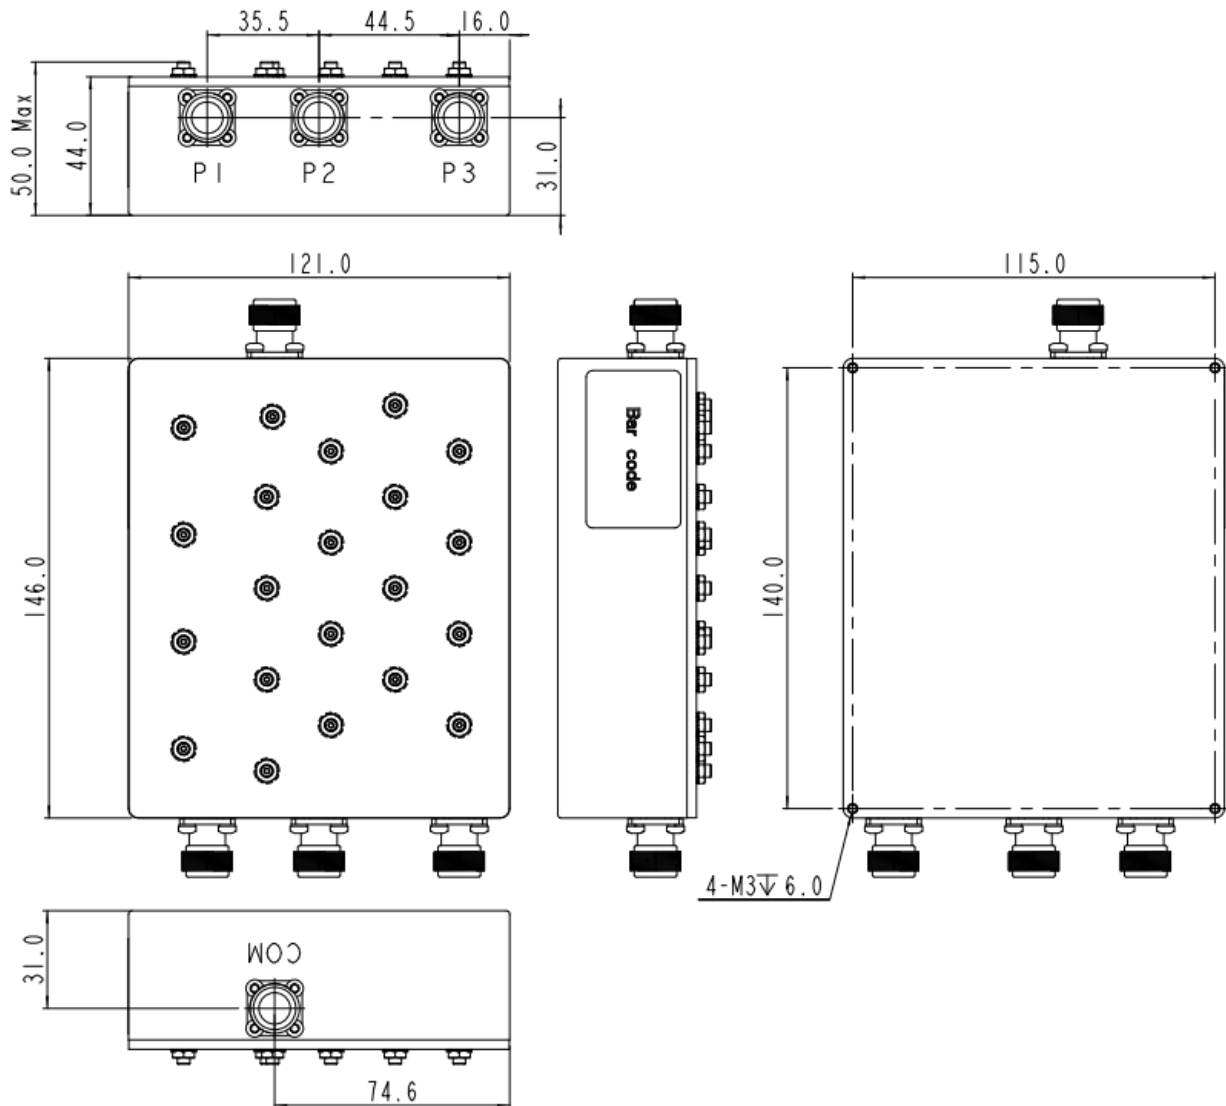

## 1. Mechanical layout

Table 1 Mechanical Specifications @ JX-CC3-880M2170M-60N

Dimension	LxWxH: 146mm x 121mm x 44mm (50.0mm Max)
Port connectors	N-Female
Finish	Black Epoxy Painting
Notes	Material shall be RoHS 6/6