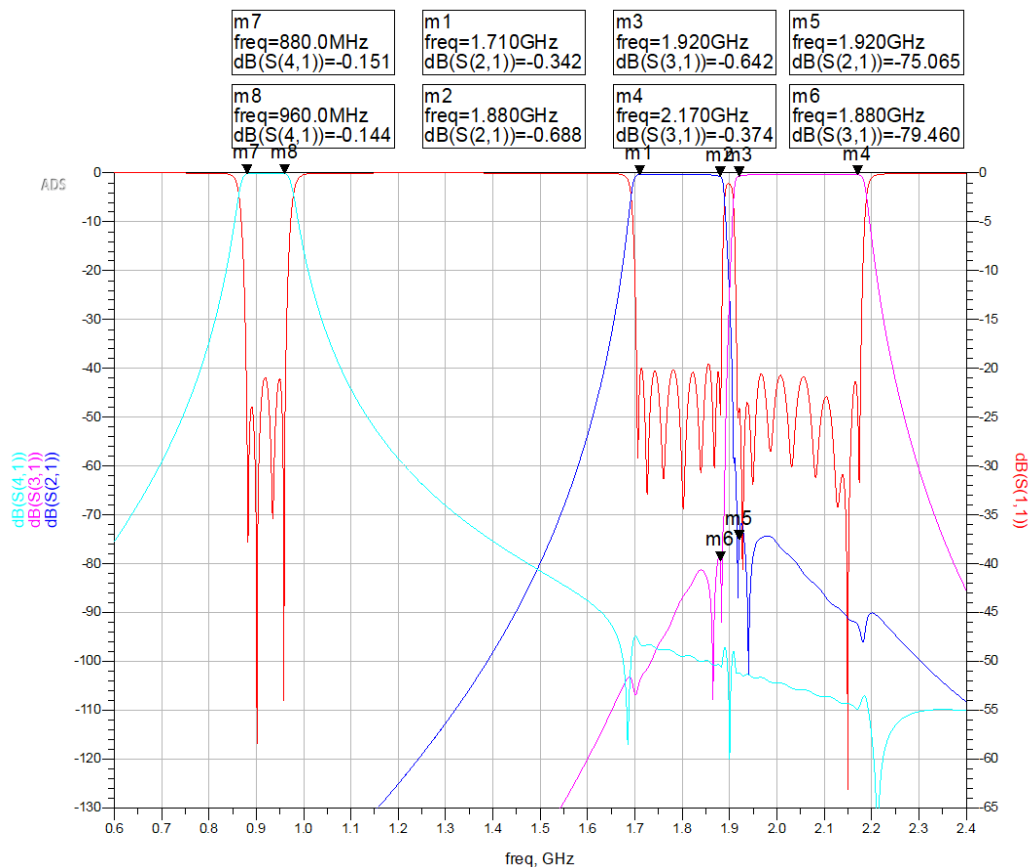

## 2. Electrical analysis

### 2.1 Electrical specifications

Table 2 Electrical specifications @ JX-CC3-758M960M-50N

Item	Parameter	P1	P2	P3
1	Frequency range	880-960MHz	1710-1880MHz	1920-2170MHz
2	Return loss	≥18dB		
3	Insertion Loss in BW	≤1.0dB		
4	Ripple in BW	≤0.5dB		
5	Rejection	≥60dB @ each port		
6	Input Power	100W max		
7	Temp. Range	-30°C to +70°C		
8	Impedance	50 Ω		

### 2.2 The simulation curve

Figure 2 The simulation curve of the combiner

**JING XIN MICROWAVE TECHNOLOGY CO.,LTD**

E-mail: [sales@cdjx-mw.com](mailto:sales@cdjx-mw.com) Web: <http://www.cdjx-mw.com>

TEL: +86-28-85026087 FAX: +86-28-65026087 ext.8033 Zip Code:610045